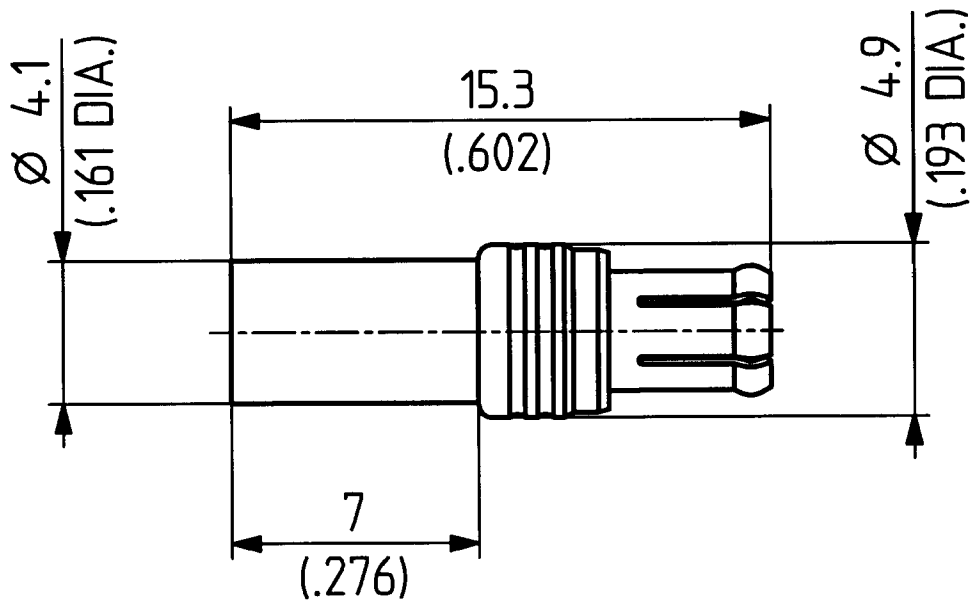

	date	sign
drawn	10.08.99	4727/NIS
checked	13.8.99	4727/H.S.
approved	13.8.99	4727/H.S.

11 MCX-50-2-15

11 MCX-50-2-16

scale

5:1

HUBER + SUHNER RFX

dimensions in mm

drawing number