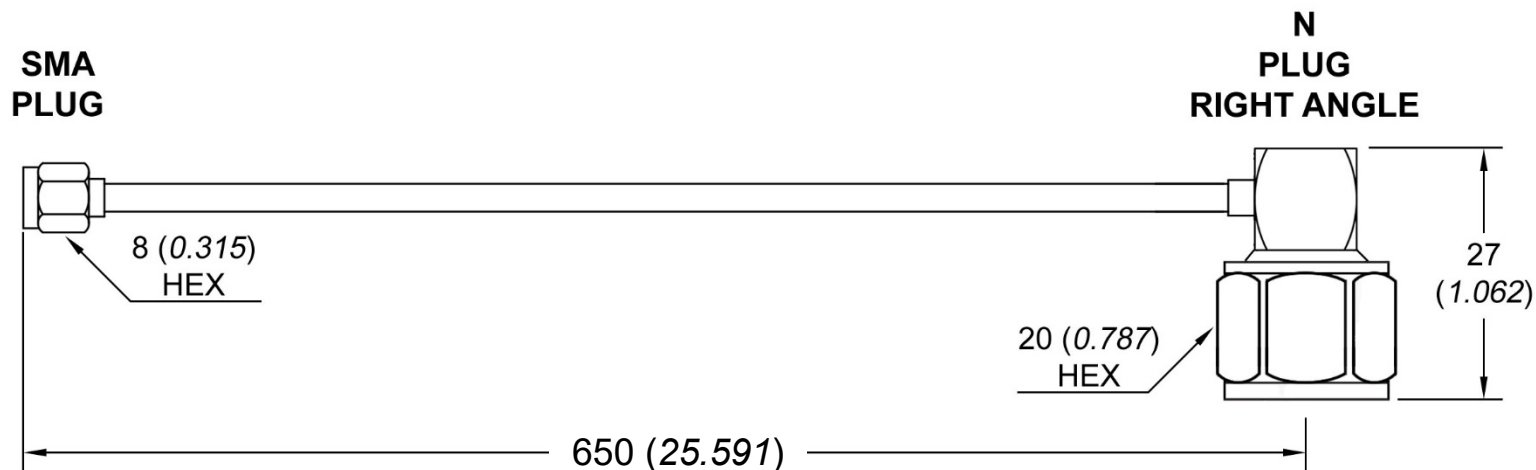

UNIT: mm (inch)

COMPONENTS

Connector 1: SMA PLUG
Connector 2: N PLUG RIGHT ANGLE
Cable: MULTIFLEX_141

ELECTRICAL

Frequency range: DC – 11 GHz
Impedance: 50 Ω

www.qaxial.com

PART NO.

N07S02-26-00650