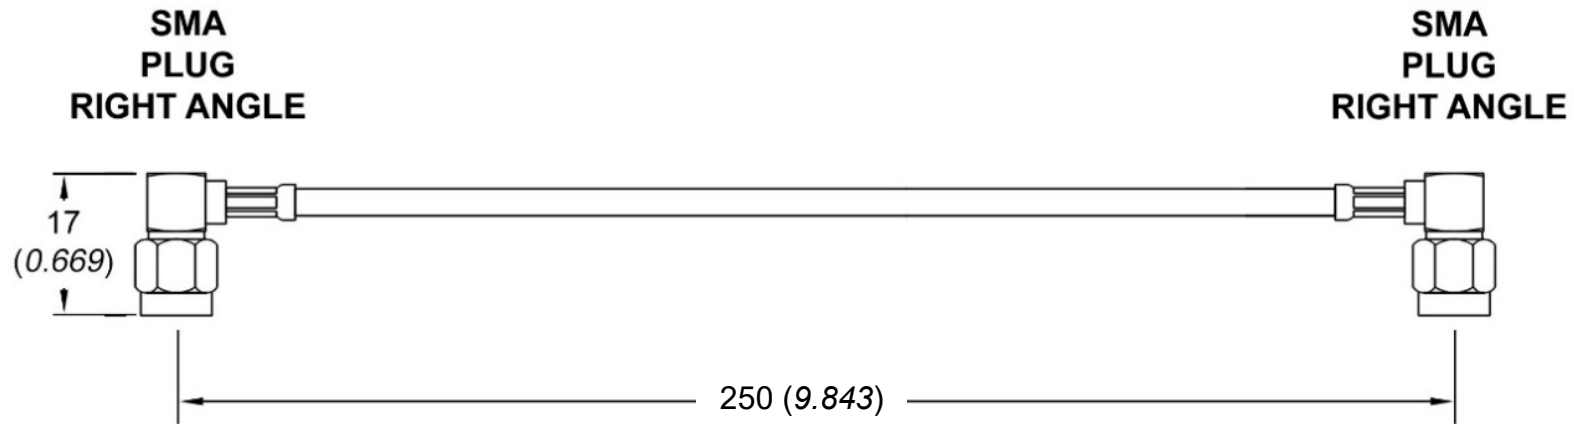

UNIT: mm (inch)

COMPONENTS

Connector 1: SMA PLUG RIGHT ANGLE
Connector 2: SMA PLUG RIGHT ANGLE
Cable: RG178B/U

ELECTRICAL

Frequency range: DC – 6 GHz
Impedance: 50 Ω

www.qaxial.com

PART NO.

S07S07-07-00250