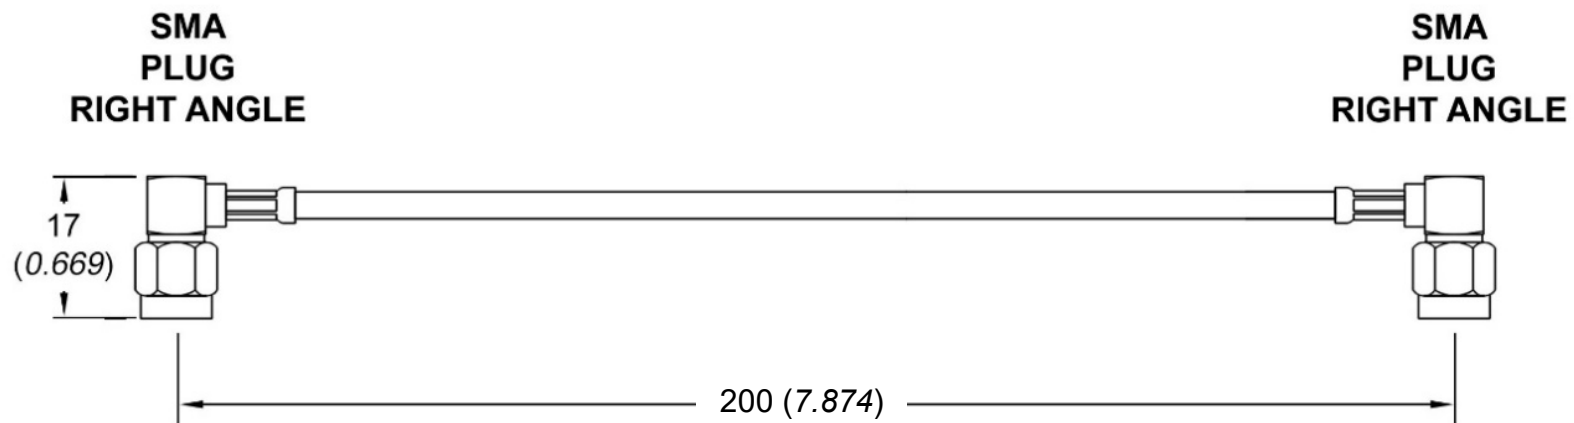

UNIT: mm (inch)

COMPONENTS

Connector 1: SMA PLUG RIGHT ANGLE
Connector 2: SMA PLUG RIGHT ANGLE
Cable: RG178B/U

ELECTRICAL

Frequency range: DC – 6 GHz
Impedance: 50 Ω

www.qaxial.com

PART NO.

S07S07-07-00200