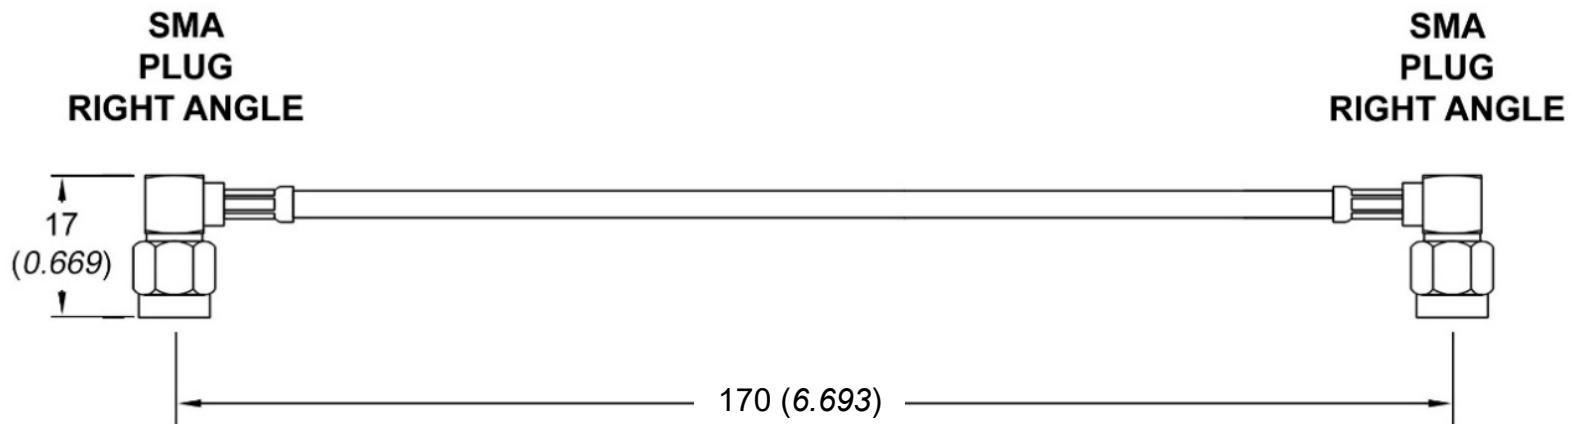

UNIT: mm (*inch*)

COMPONENTS

Connector 1: SMA PLUG RIGHT ANGLE
Connector 2: SMA PLUG RIGHT ANGLE
Cable: RG178B/U

ELECTRICAL

Frequency range: DC – 6 GHz
Impedance: 50 Ω

www.qaxial.com

PART NO.

S07S07-07-00170