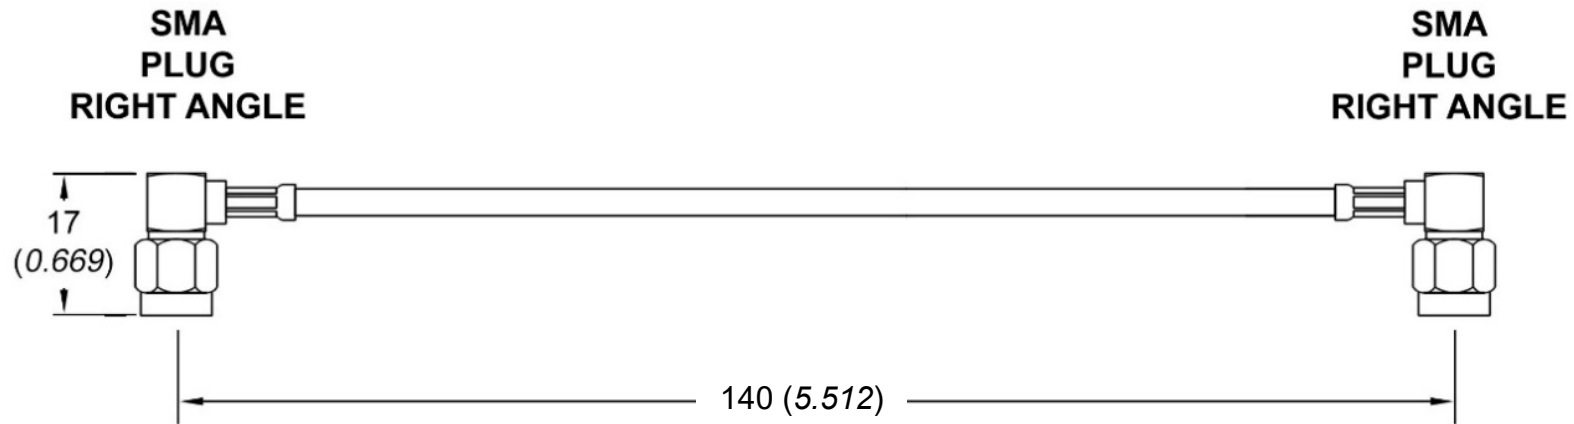

UNIT: mm (inch)

COMPONENTS

Connector 1: SMA PLUG RIGHT ANGLE
Connector 2: SMA PLUG RIGHT ANGLE
Cable: RG178B/U

ELECTRICAL

Frequency range: DC – 6 GHz
Impedance: 50 Ω

www.qaxial.com

PART NO.

S07S07-07-00140