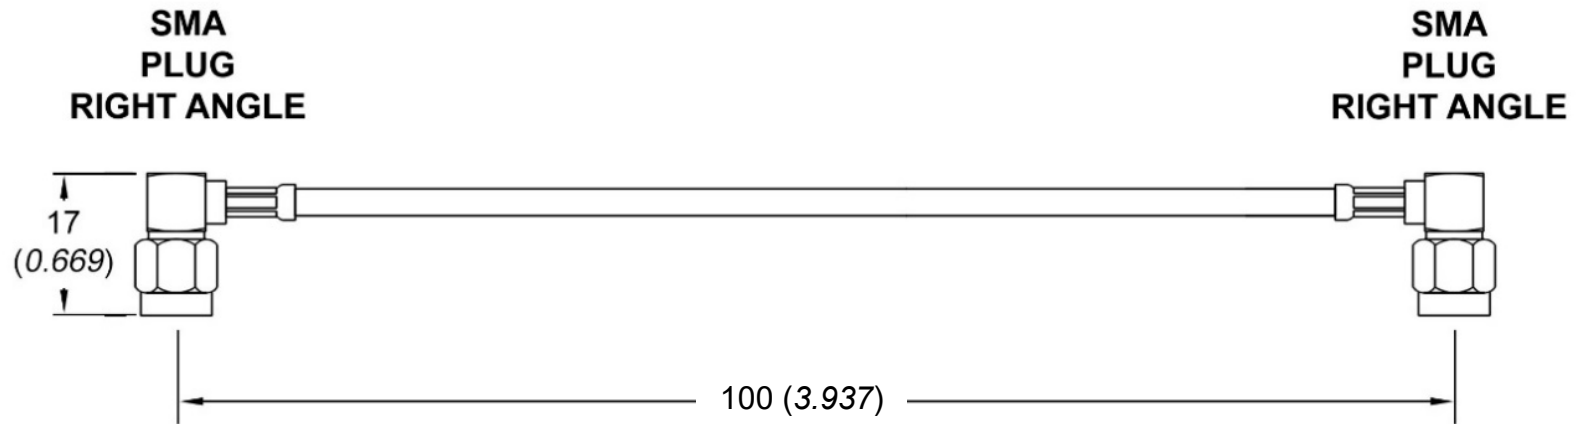

#### COMPONENTS

Connector 1: SMA PLUG RIGHT ANGLE  
Connector 2: SMA PLUG RIGHT ANGLE  
Cable: RG178B/U