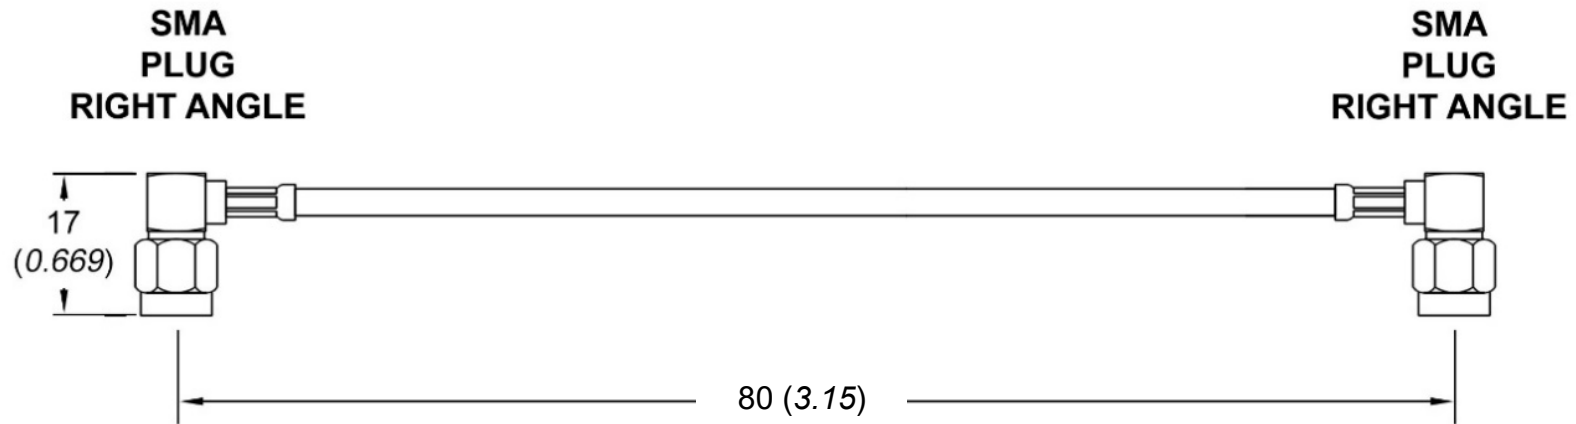

#### COMPONENTS

Connector 1: SMA PLUG RIGHT ANGLE  
Connector 2: SMA PLUG RIGHT ANGLE  
Cable: RG178B/U