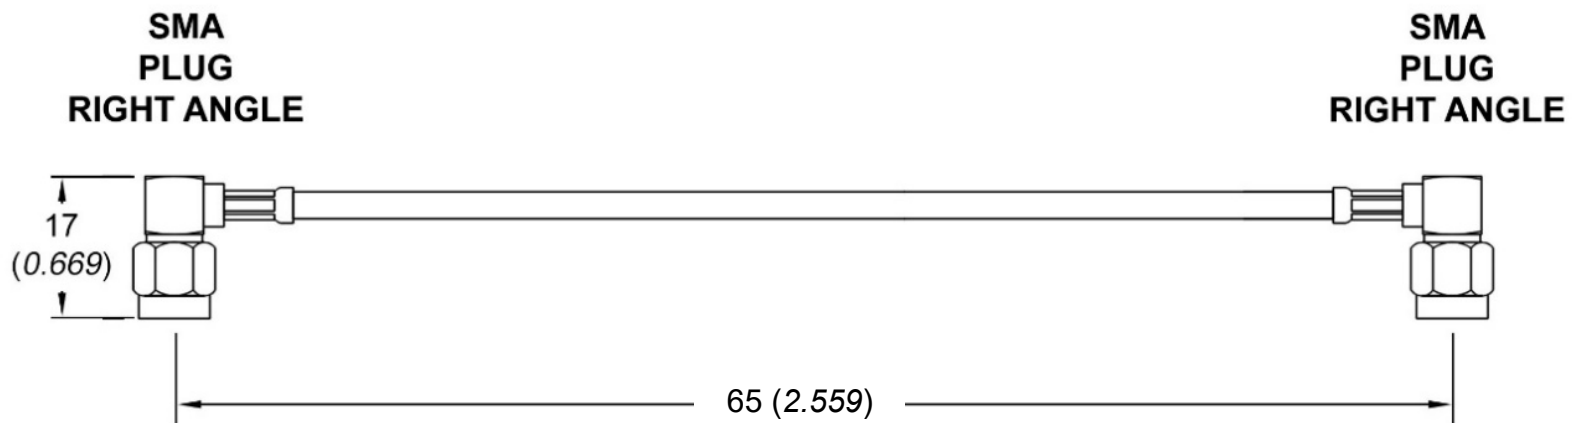

#### COMPONENTS

Connector 1: SMA PLUG RIGHT ANGLE  
Connector 2: SMA PLUG RIGHT ANGLE  
Cable: RG178B/U