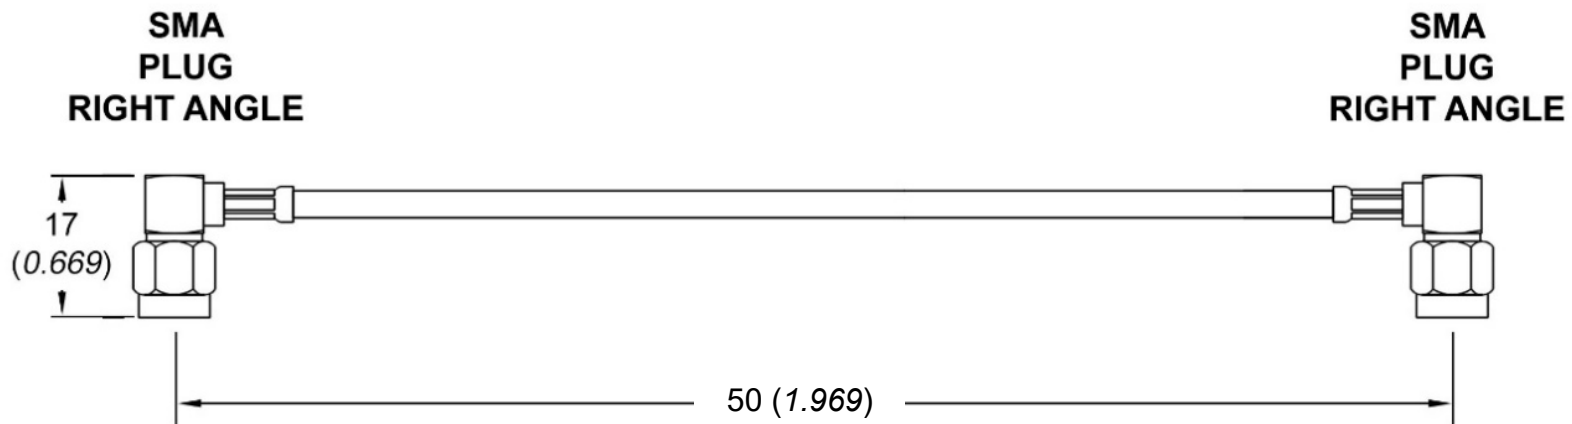

UNIT: mm (inch)

COMPONENTS

Connector 1: SMA PLUG RIGHT ANGLE
Connector 2: SMA PLUG RIGHT ANGLE
Cable: RG178B/U

ELECTRICAL

Frequency range: DC – 6 GHz
Impedance: 50 Ω

www.qaxial.com

PART NO.

S07S07-07-00050