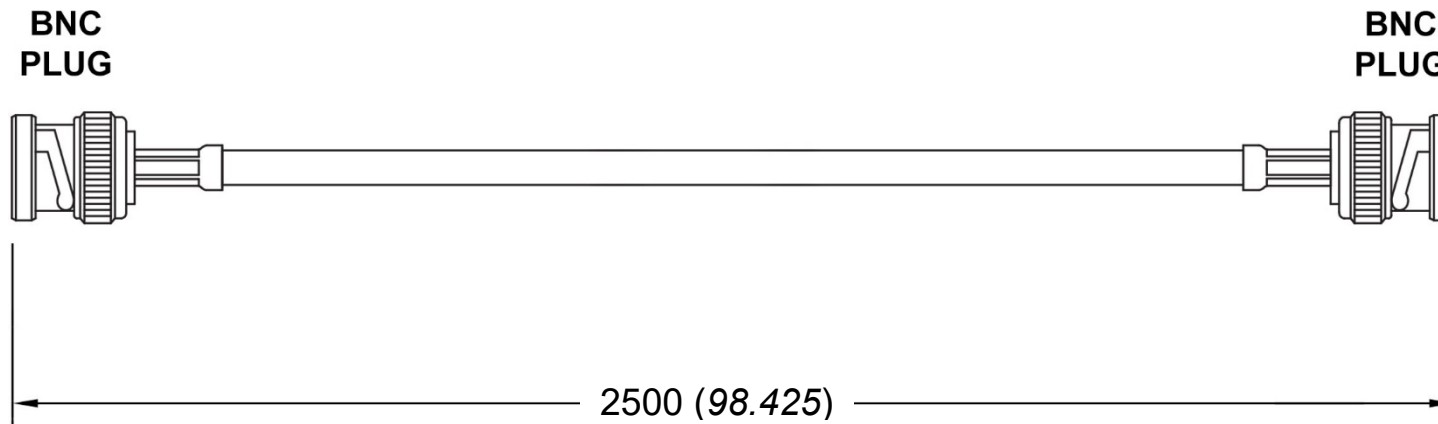

UNIT: mm (*inch*)

COMPONENTS

Connector 1: BNC PLUG
Connector 2: BNC PLUG
Cable: RG223/U

ELECTRICAL

Frequency range: DC – 5 GHz
Impedance: 50 Ω

www.qaxial.com

PART NO.

B02B02-03-02500