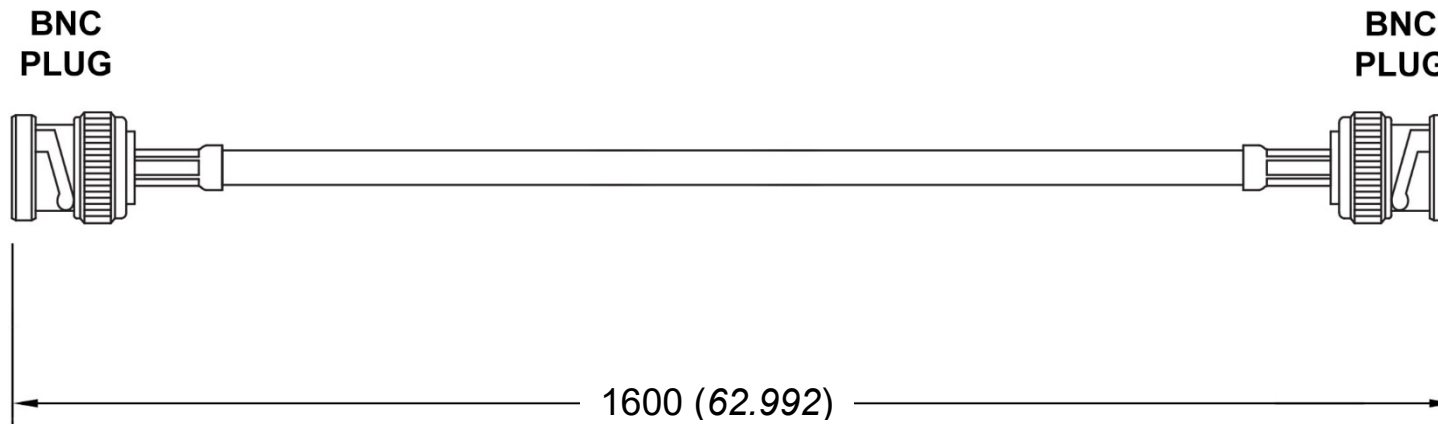

UNIT: mm (*inch*)

COMPONENTS

Connector 1: BNC PLUG
Connector 2: BNC PLUG
Cable: RG223/U

ELECTRICAL

Frequency range: DC – 5 GHz
Impedance: 50 Ω

www.qaxial.com

PART NO.

B02B02-03-01600