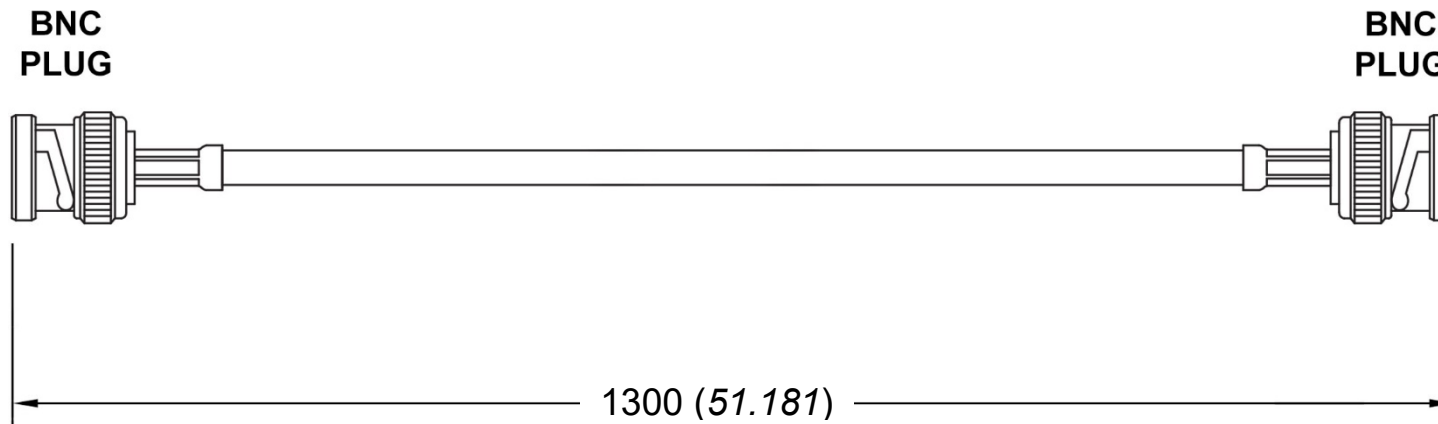

UNIT: mm (*inch*)

COMPONENTS

Connector 1: BNC PLUG
Connector 2: BNC PLUG
Cable: RG223/U

ELECTRICAL

Frequency range: DC – 5 GHz
Impedance: 50 Ω

www.qaxial.com

PART NO.

B02B02-03-01300