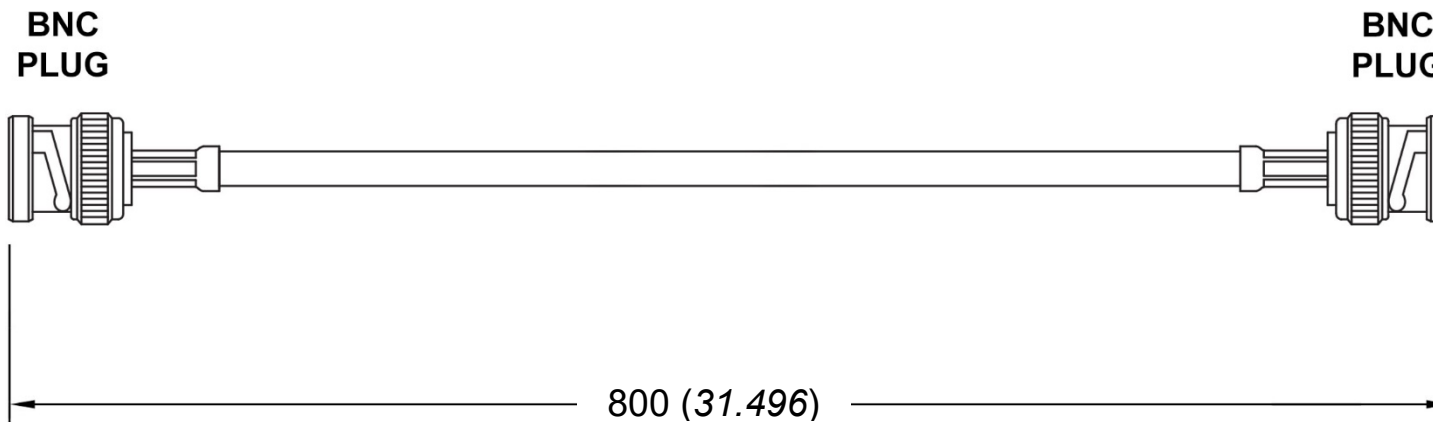

UNIT: mm (*inch*)

COMPONENTS

Connector 1: BNC PLUG
Connector 2: BNC PLUG
Cable: RG223/U

ELECTRICAL

Frequency range: DC – 5 GHz
Impedance: 50 Ω

www.qaxial.com

PART NO.

B02B02-03-00800