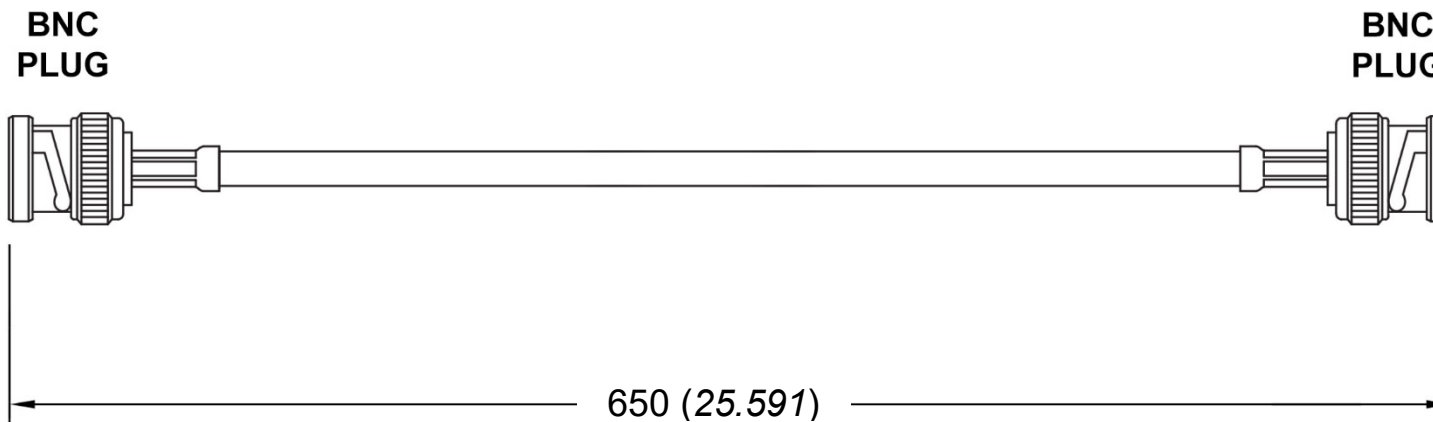

UNIT: mm (*inch*)

COMPONENTS

Connector 1: BNC PLUG
Connector 2: BNC PLUG
Cable: RG223/U

ELECTRICAL

Frequency range: DC – 5 GHz
Impedance: 50 Ω

www.qaxial.com

PART NO.

B02B02-03-00650