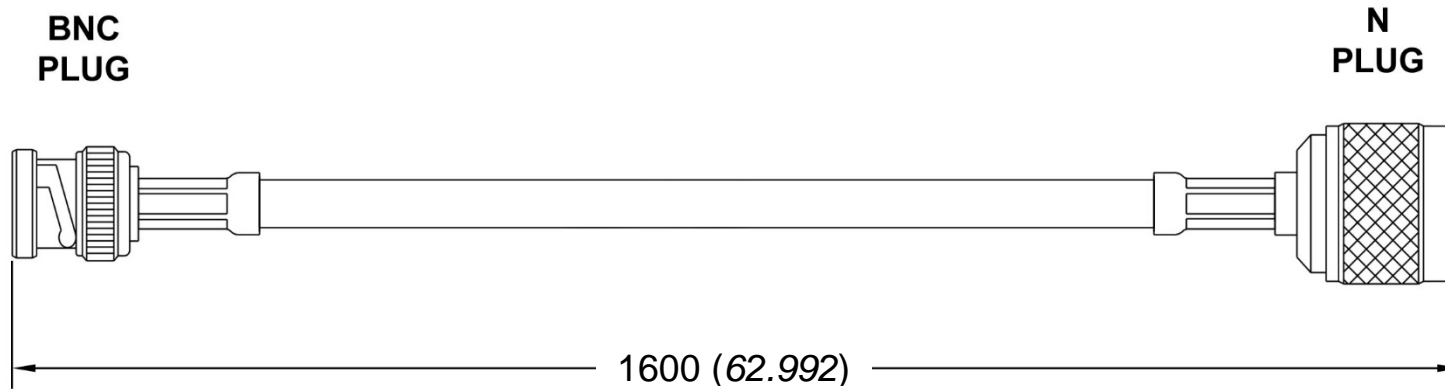

UNIT: mm (*inch*)

COMPONENTS

Connector 1: BNC PLUG
Connector 2: N PLUG
Cable: RG223/U

ELECTRICAL

Frequency range: DC – 4 GHz
Impedance: 50 Ω

www.qaxial.com

PART NO.

B02N02-03-01600