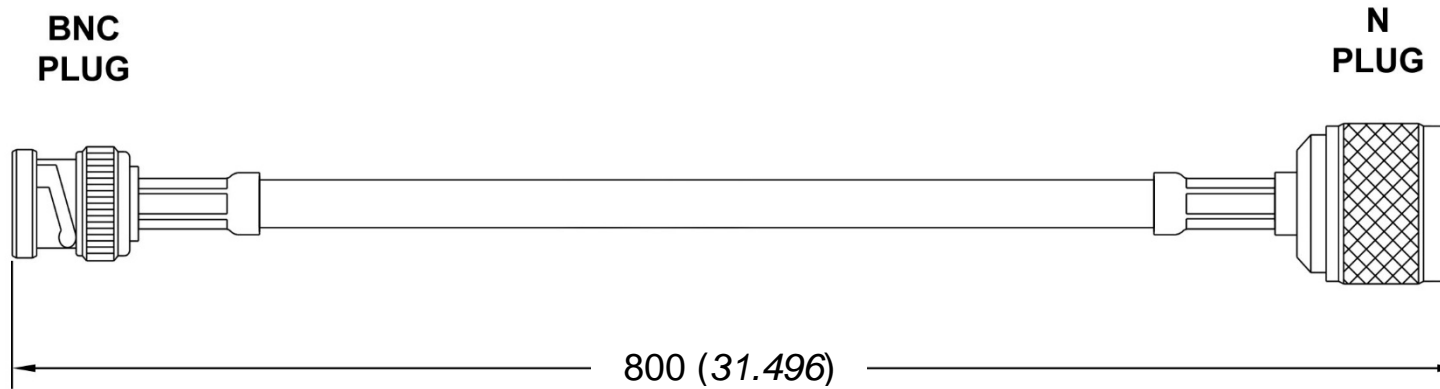

UNIT: mm (*inch*)

COMPONENTS

Connector 1: BNC PLUG
Connector 2: N PLUG
Cable: RG223/U

ELECTRICAL

Frequency range: DC – 4 GHz
Impedance: 50 Ω

www.qaxial.com

PART NO.

B02N02-03-00800