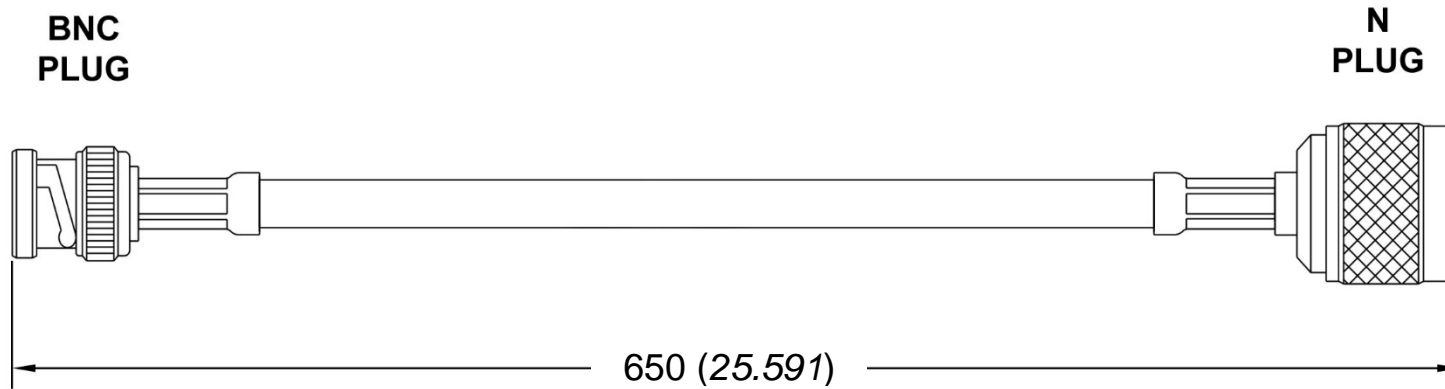

UNIT: mm (*inch*)

COMPONENTS

Connector 1: BNC PLUG
Connector 2: N PLUG
Cable: RG223/U

ELECTRICAL

Frequency range: DC – 4 GHz
Impedance: 50 Ω

www.qaxial.com

PART NO.

B02N02-03-00650