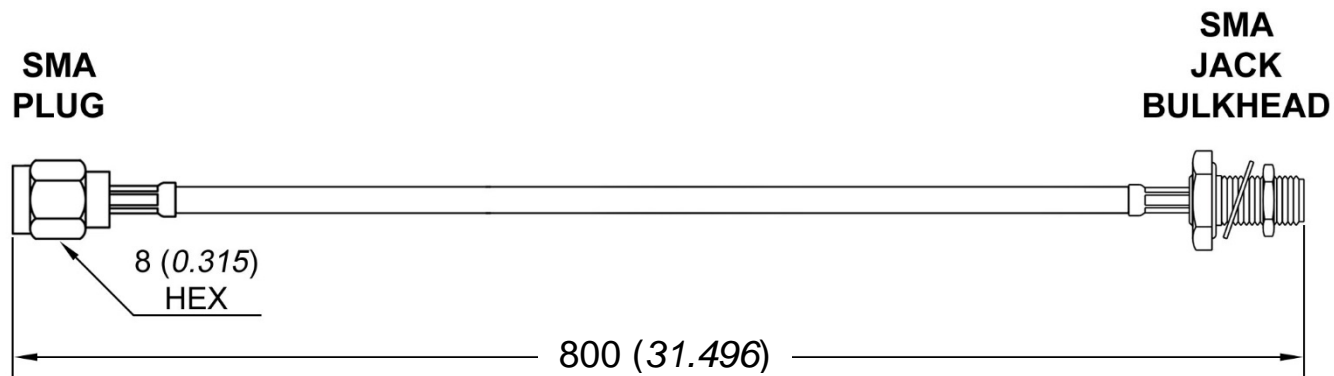

UNIT: mm (*inch*)

COMPONENTS

Connector 1: SMA PLUG
Connector 2: SMA JACK BULKHEAD
Cable: K_02252_D

ELECTRICAL

Frequency range: DC – 6 GHz
Impedance: 50 Ω

www.qaxial.com

PART NO.

S02S15-02-00800