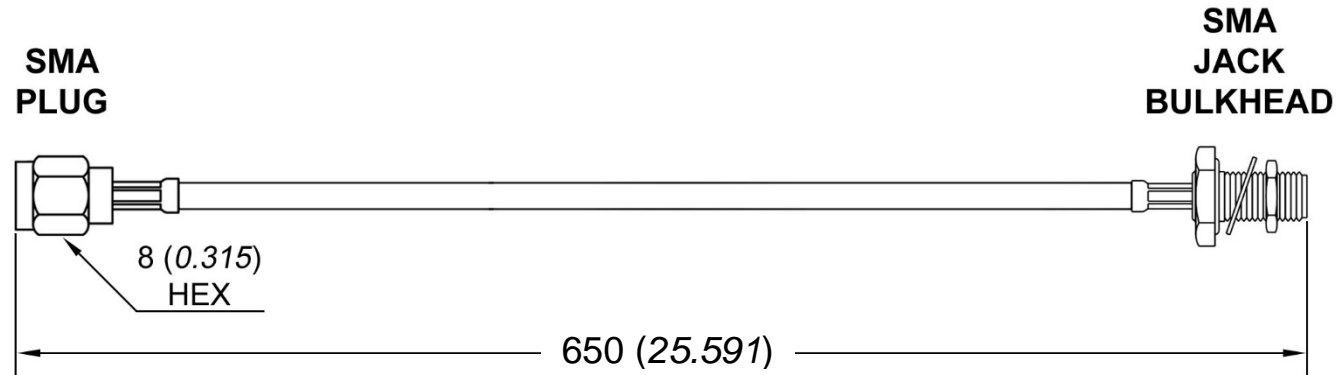

UNIT: mm (*inch*)

COMPONENTS

Connector 1: SMA PLUG
Connector 2: SMA JACK BULKHEAD
Cable: K_02252_D

ELECTRICAL

Frequency range: DC – 6 GHz
Impedance: 50 Ω

www.qaxial.com

PART NO.

S02S15-02-00650