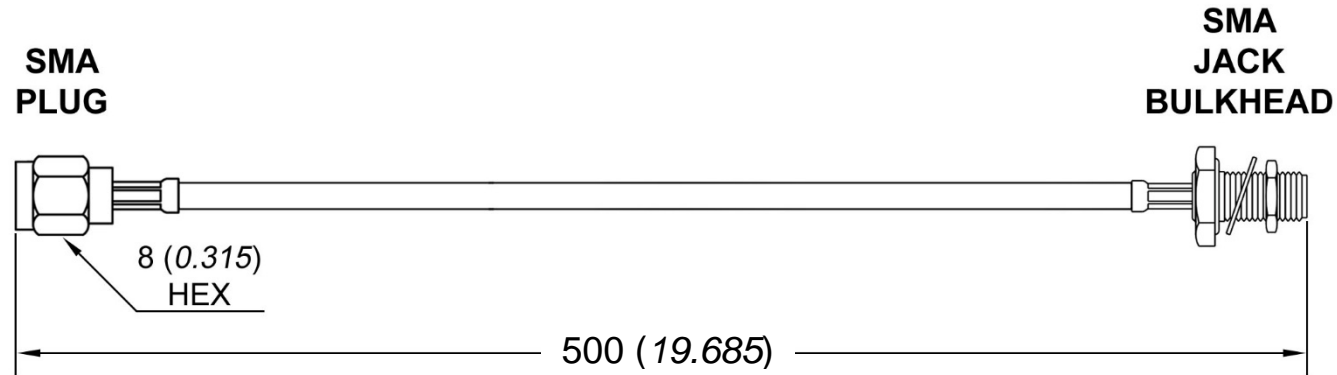

UNIT: mm (*inch*)

COMPONENTS

Connector 1: SMA PLUG
Connector 2: SMA JACK BULKHEAD
Cable: K_02252_D

ELECTRICAL

Frequency range: DC – 6 GHz
Impedance: 50 Ω

www.qaxial.com

PART NO.

S02S15-02-00500