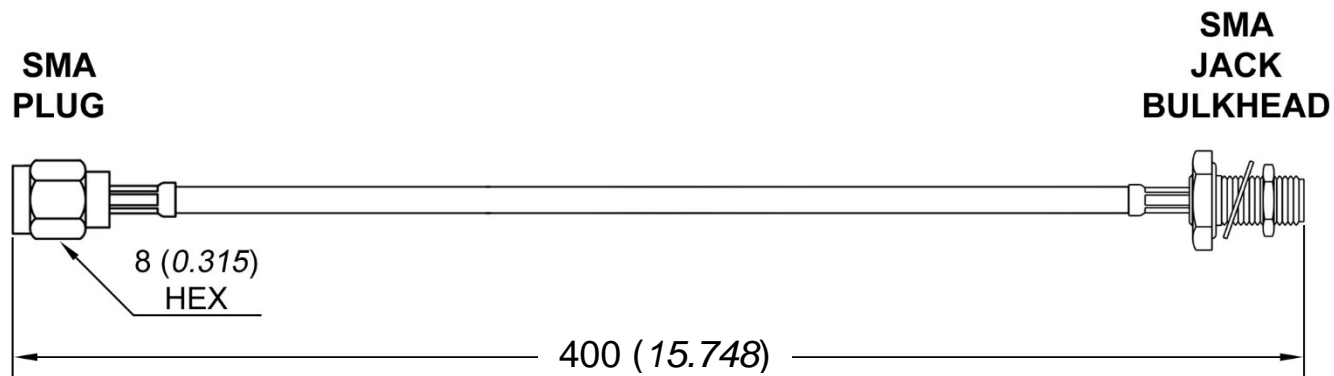

UNIT: mm (inch)

COMPONENTS

Connector 1: SMA PLUG
Connector 2: SMA JACK BULKHEAD
Cable: K_02252_D

ELECTRICAL

Frequency range: DC – 6 GHz
Impedance: 50 Ω

www.qaxial.com

PART NO.

S02S15-02-00400