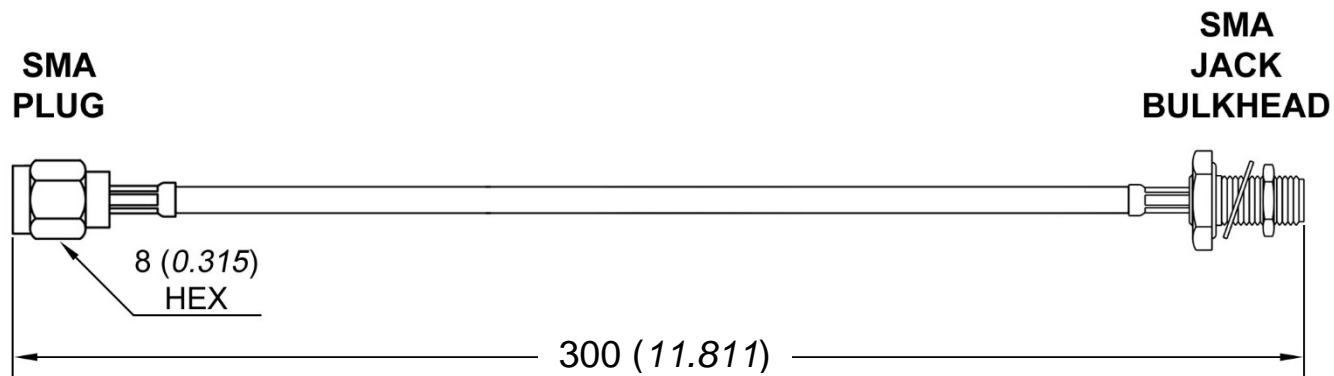

UNIT: mm (*inch*)

COMPONENTS

Connector 1: SMA PLUG
Connector 2: SMA JACK BULKHEAD
Cable: K_02252_D

ELECTRICAL

Frequency range: DC – 6 GHz
Impedance: 50 Ω

www.qaxial.com

PART NO.

S02S15-02-00300