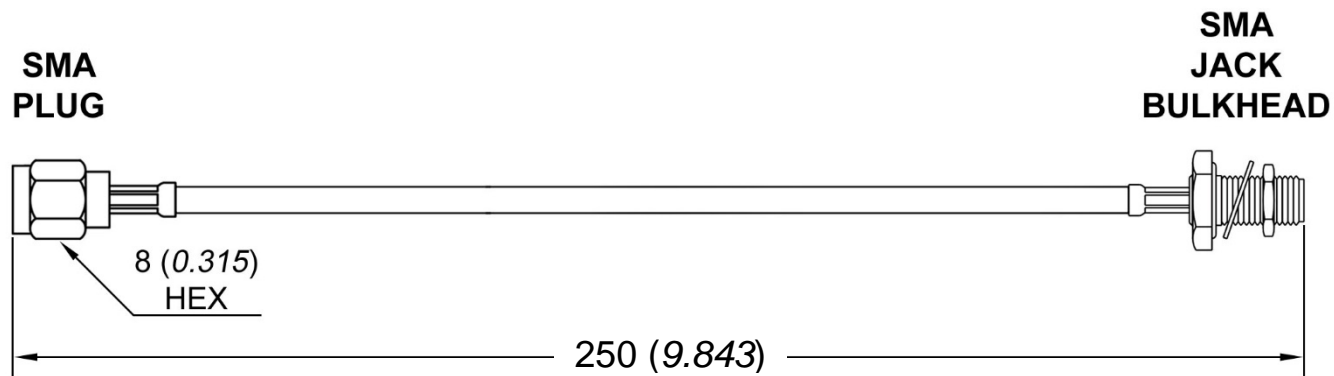

UNIT: mm (inch)

COMPONENTS

Connector 1: SMA PLUG
Connector 2: SMA JACK BULKHEAD
Cable: K_02252_D

ELECTRICAL

Frequency range: DC – 6 GHz
Impedance: 50 Ω

www.qaxial.com

PART NO.

S02S15-02-00250