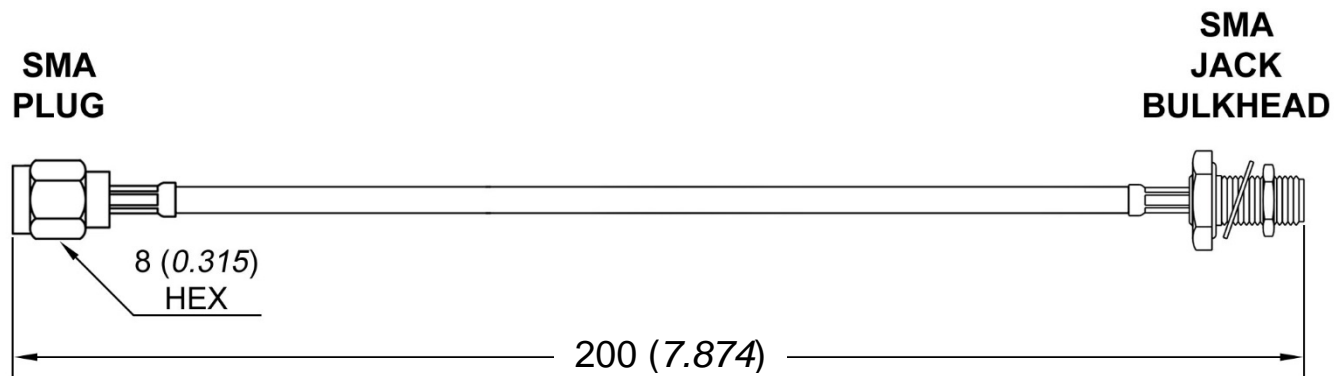

UNIT: mm (*inch*)

COMPONENTS

Connector 1: SMA PLUG
Connector 2: SMA JACK BULKHEAD
Cable: K_02252_D

ELECTRICAL

Frequency range: DC – 6 GHz
Impedance: 50 Ω

www.qaxial.com

PART NO.

S02S15-02-00200