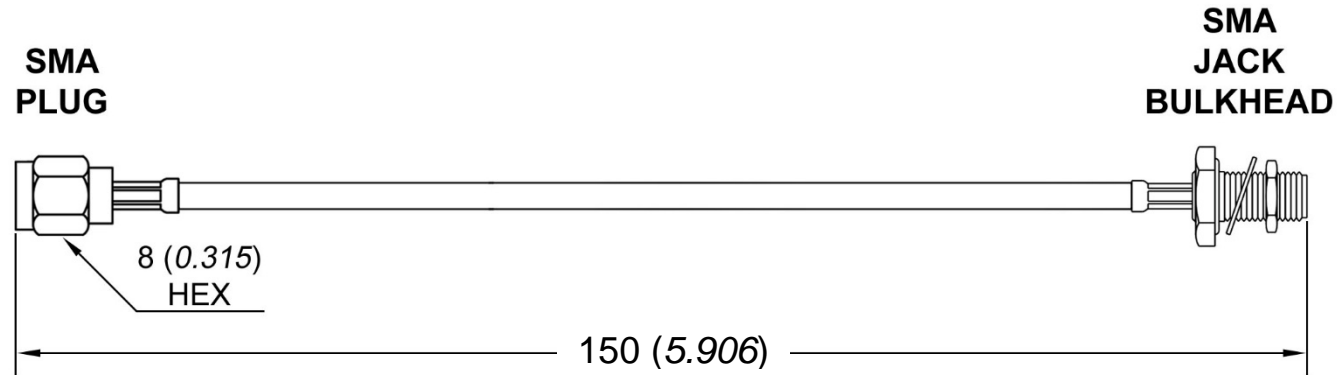

UNIT: mm (inch)

COMPONENTS

Connector 1: SMA PLUG
Connector 2: SMA JACK BULKHEAD
Cable: K_02252_D

ELECTRICAL

Frequency range: DC – 6 GHz
Impedance: 50 Ω

www.qaxial.com

PART NO.

S02S15-02-00150