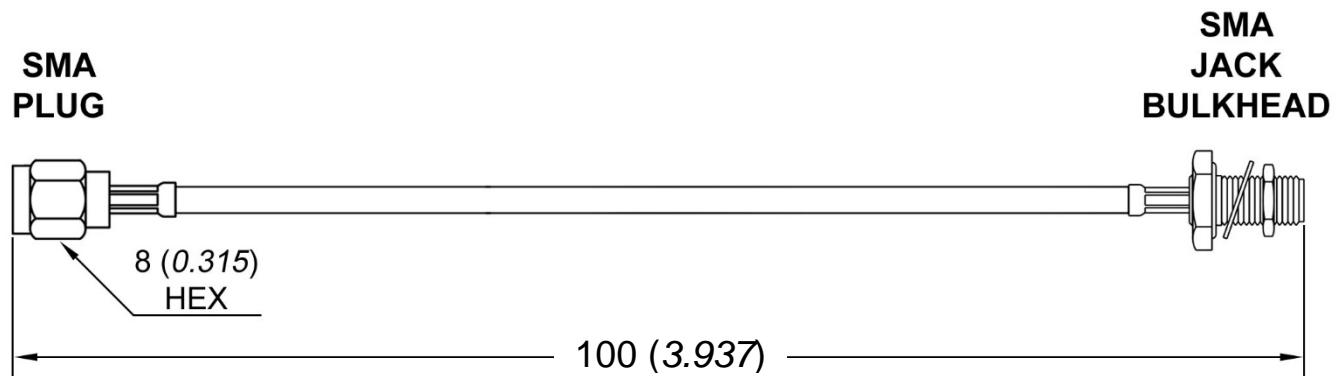

UNIT: mm (*inch*)

COMPONENTS

Connector 1: SMA PLUG
Connector 2: SMA JACK BULKHEAD
Cable: K_02252_D

ELECTRICAL

Frequency range: DC – 6 GHz
Impedance: 50 Ω

www.qaxial.com

PART NO.

S02S15-02-00100