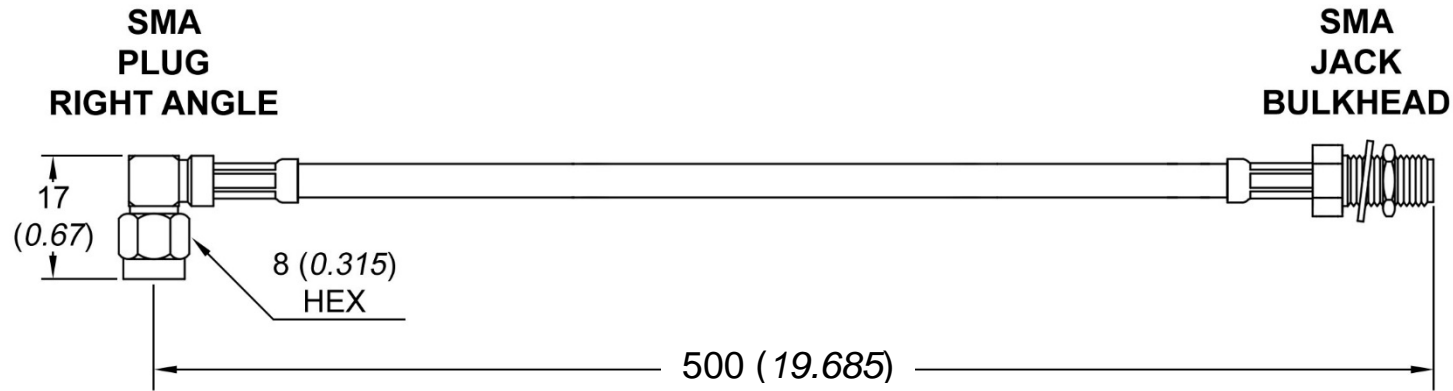

UNIT: mm (inch)

COMPONENTS

Connector 1: SMA PLUG RIGHT ANGLE
Connector 2: SMA JACK BULKHEAD
Cable: RG223/U

ELECTRICAL

Frequency range: DC – 8 GHz
Impedance: 50 Ω

www.qaxial.com

PART NO.

S07S15-03-00500