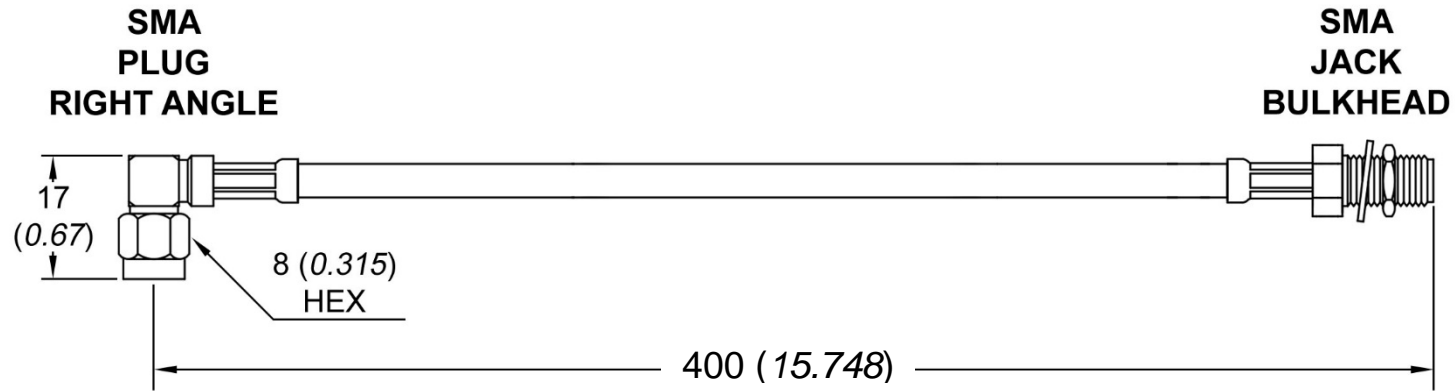

UNIT: mm (inch)

**COMPONENTS**

- Connector 1: SMA PLUG RIGHT ANGLE
- Connector 2: SMA JACK BULKHEAD
- Cable: RG223/U

**ELECTRICAL**

- Frequency range: DC – 8 GHz
- Impedance: 50 Ω

www.qaxial.com

PART NO.

**S07S15-03-00400**