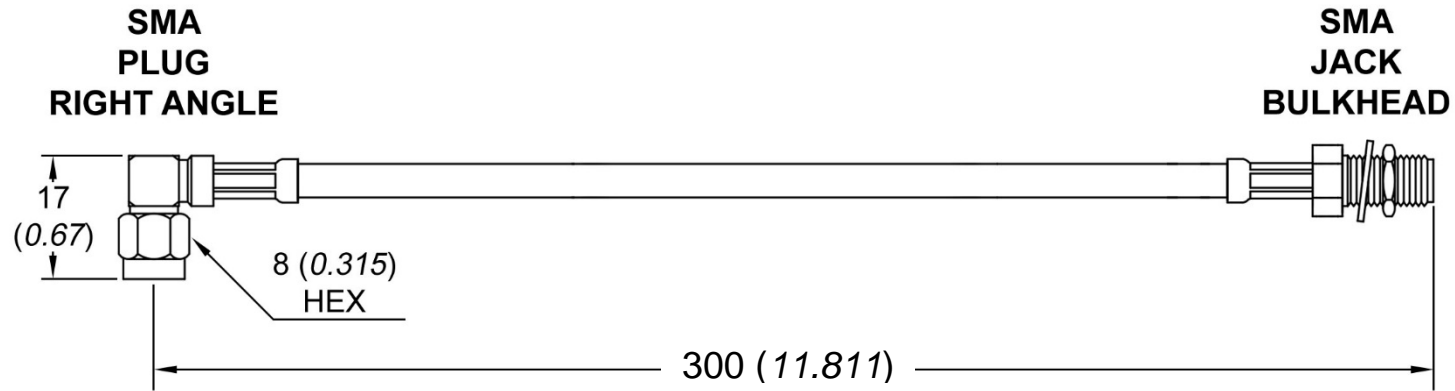

#### COMPONENTS

Connector 1: SMA PLUG RIGHT ANGLE  
Connector 2: SMA JACK BULKHEAD  
Cable: RG223/U