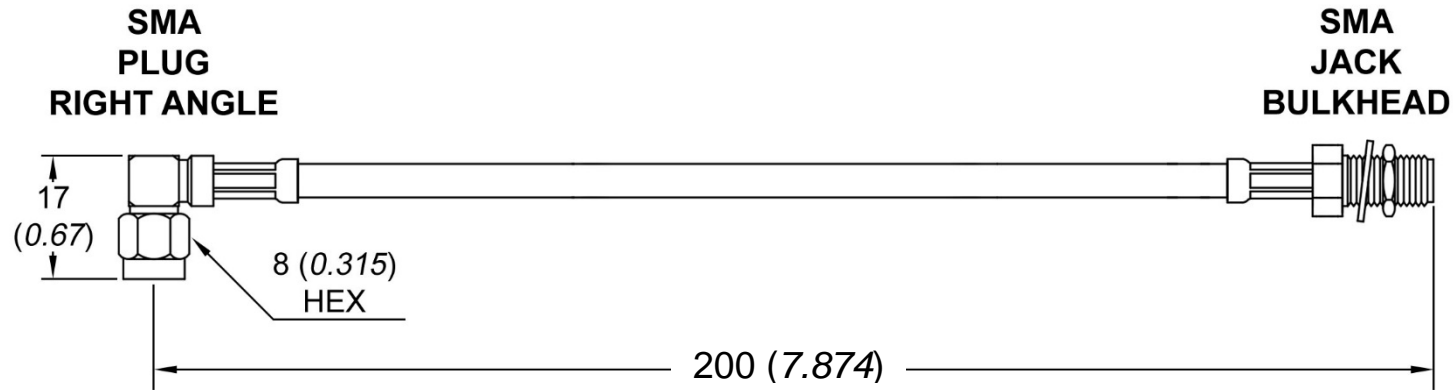

UNIT: mm (inch)

COMPONENTS

Connector 1: SMA PLUG RIGHT ANGLE
Connector 2: SMA JACK BULKHEAD
Cable: RG223/U

ELECTRICAL

Frequency range: DC – 8 GHz
Impedance: 50 Ω

www.qaxial.com

PART NO.

S07S15-03-00200