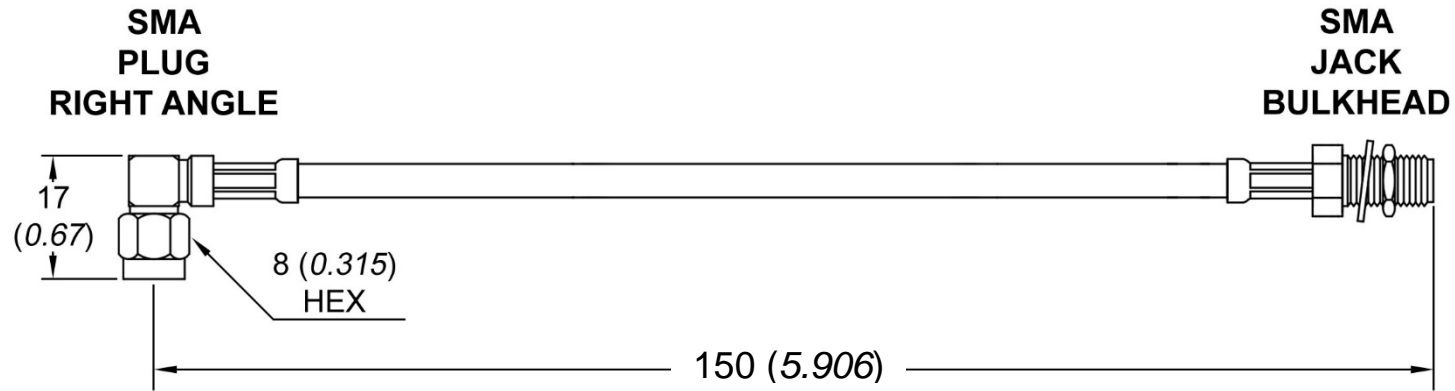

UNIT: mm (inch)

**COMPONENTS**

- Connector 1: SMA PLUG RIGHT ANGLE
- Connector 2: SMA JACK BULKHEAD
- Cable: RG223/U

**ELECTRICAL**

- Frequency range: DC – 8 GHz
- Impedance: 50 Ω

www.qaxial.com

PART NO.

**S07S15-03-00150**