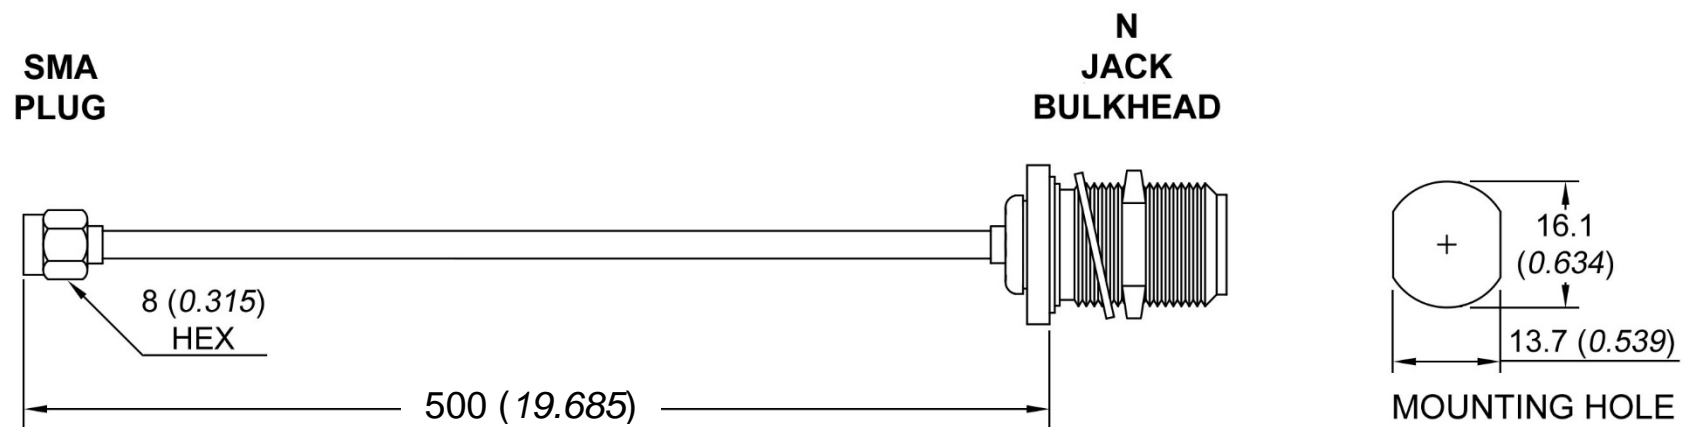

UNIT: mm (inch)

COMPONENTS

- Connector 1: SMA PLUG
- Connector 2: N JACK BULKHEAD
- Cable: UT141-AL HANDYFORM

ELECTRICAL

- Frequency range: DC – 12.4 GHz
- Impedance: 50 Ω

www.qaxial.com

PART NO.

N15S02-32-00500