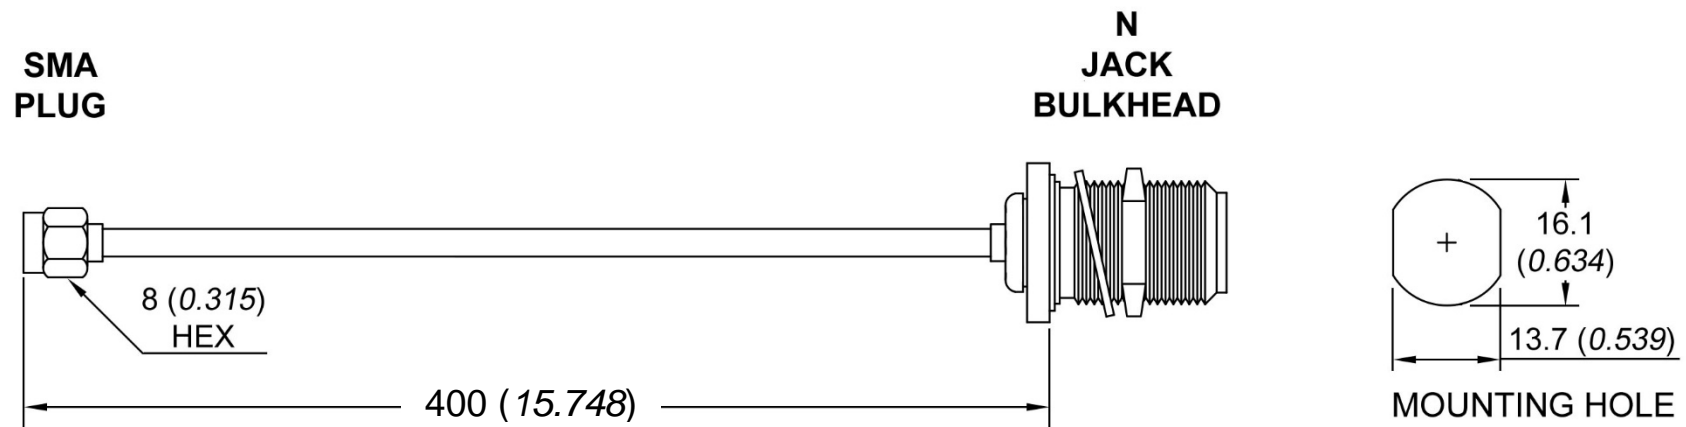

UNIT: mm (inch)

COMPONENTS

Connector 1: SMA PLUG
Connector 2: N JACK BULKHEAD
Cable: UT141-AL HANDYFORM

ELECTRICAL

Frequency range: DC – 12.4 GHz
Impedance: 50 Ω

www.qaxial.com

PART NO.

N15S02-32-00400