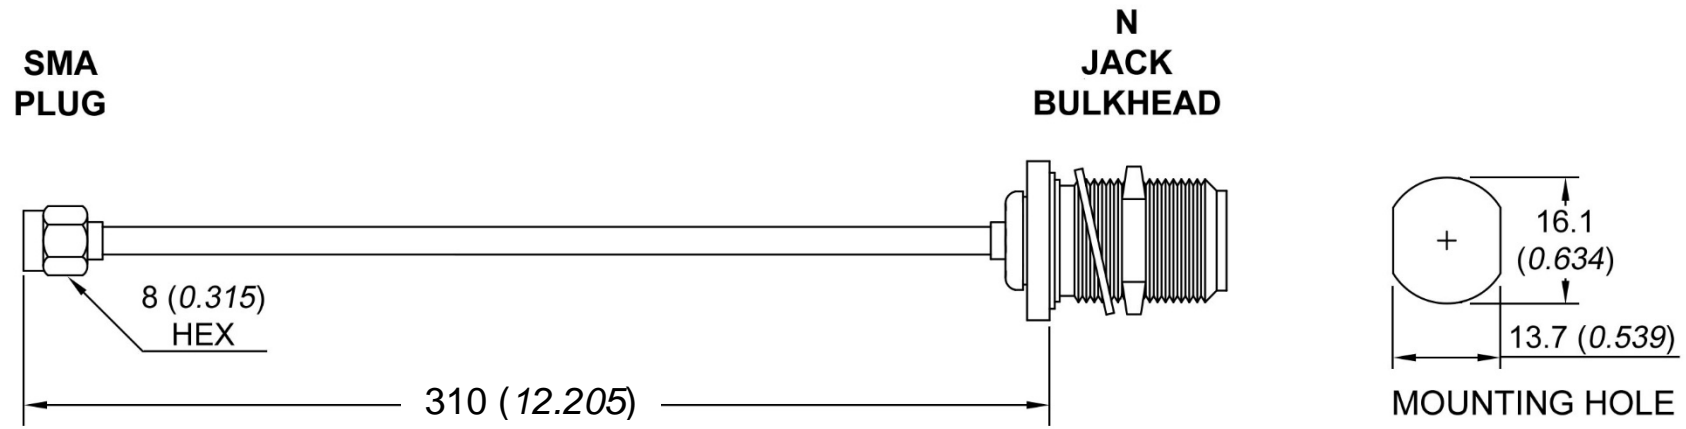

UNIT: mm (inch)

COMPONENTS

- Connector 1: SMA PLUG
- Connector 2: N JACK BULKHEAD
- Cable: UT141-AL HANDYFORM

ELECTRICAL

- Frequency range: DC – 12.4 GHz
- Impedance: 50 Ω

www.qaxial.com

PART NO.

N15S02-32-00310