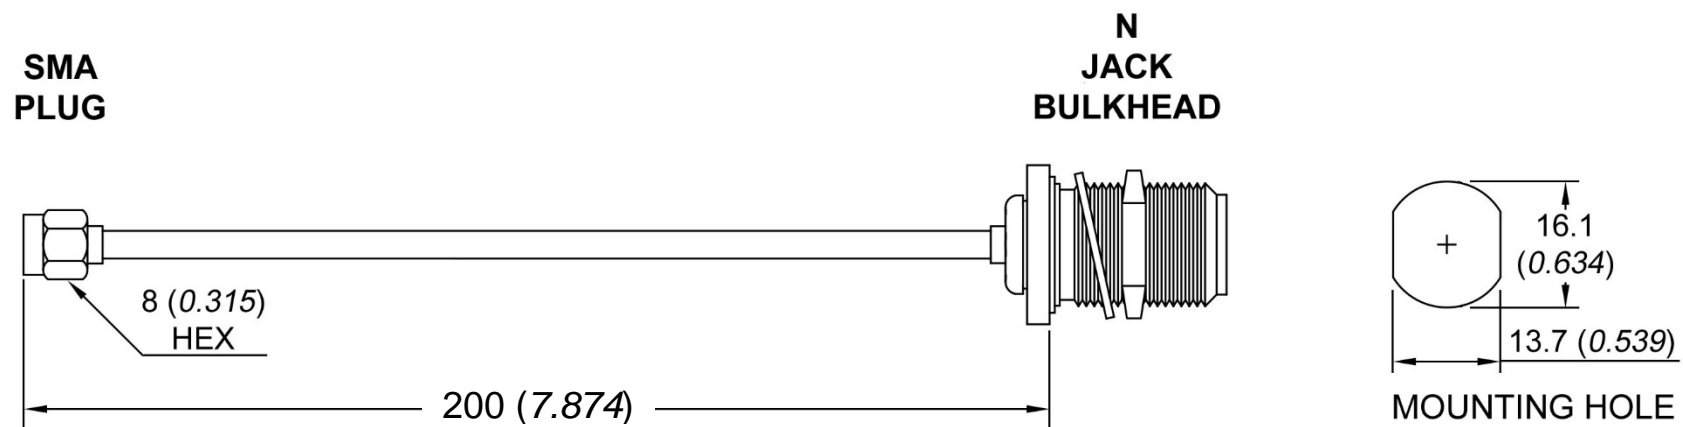

UNIT: mm (inch)

COMPONENTS

Connector 1: SMA PLUG
Connector 2: N JACK BULKHEAD
Cable: UT141-AL HANDYFORM

ELECTRICAL

Frequency range: DC – 12.4 GHz
Impedance: 50 Ω

www.qaxial.com

PART NO.

N15S02-32-00200