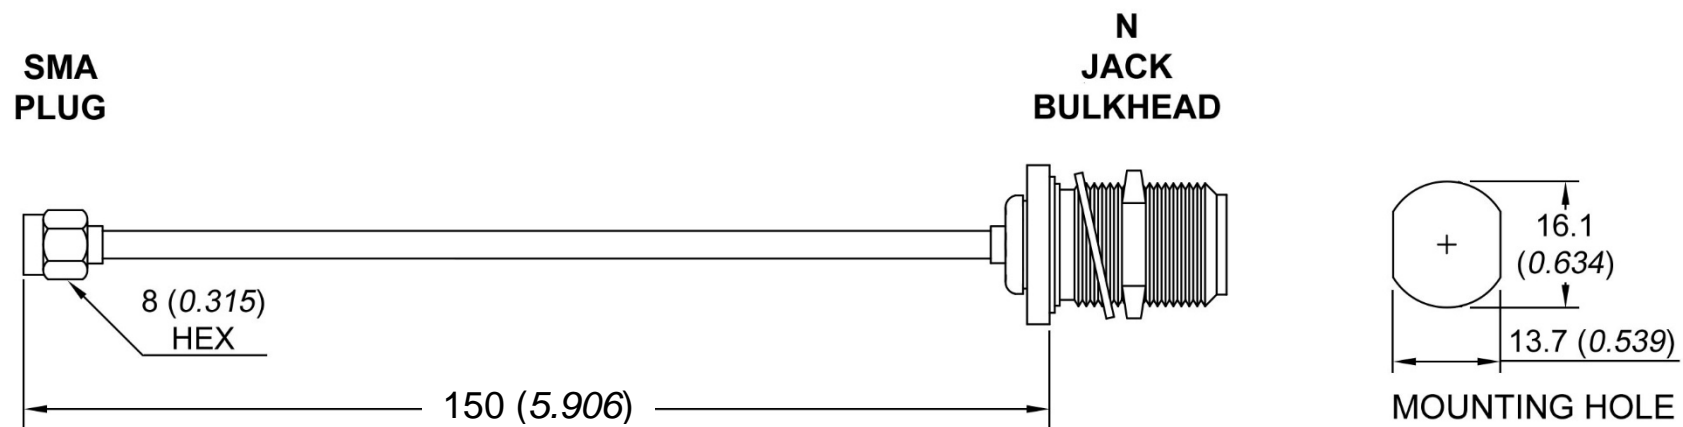

UNIT: mm (inch)

COMPONENTS

Connector 1: SMA PLUG
Connector 2: N JACK BULKHEAD
Cable: UT141-AL HANDYFORM

ELECTRICAL

Frequency range: DC – 12.4 GHz
Impedance: 50 Ω

www.qaxial.com

PART NO.

N15S02-32-00150