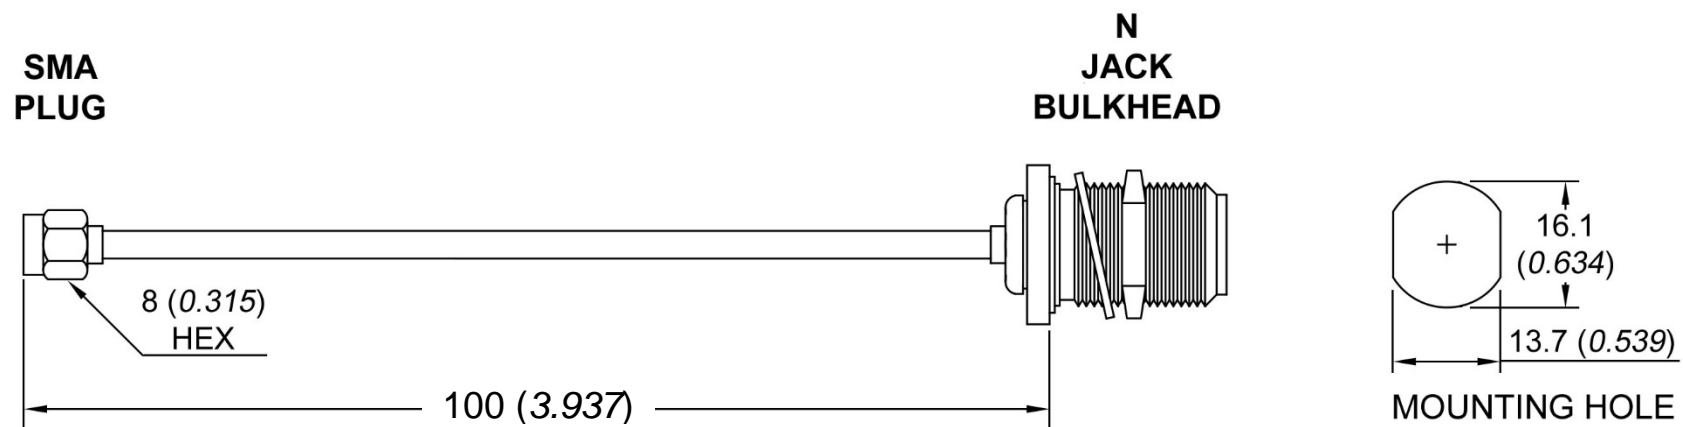

#### COMPONENTS

Connector 1: SMA PLUG  
Connector 2: N JACK BULKHEAD  
Cable: UT141-AL HANDYFORM