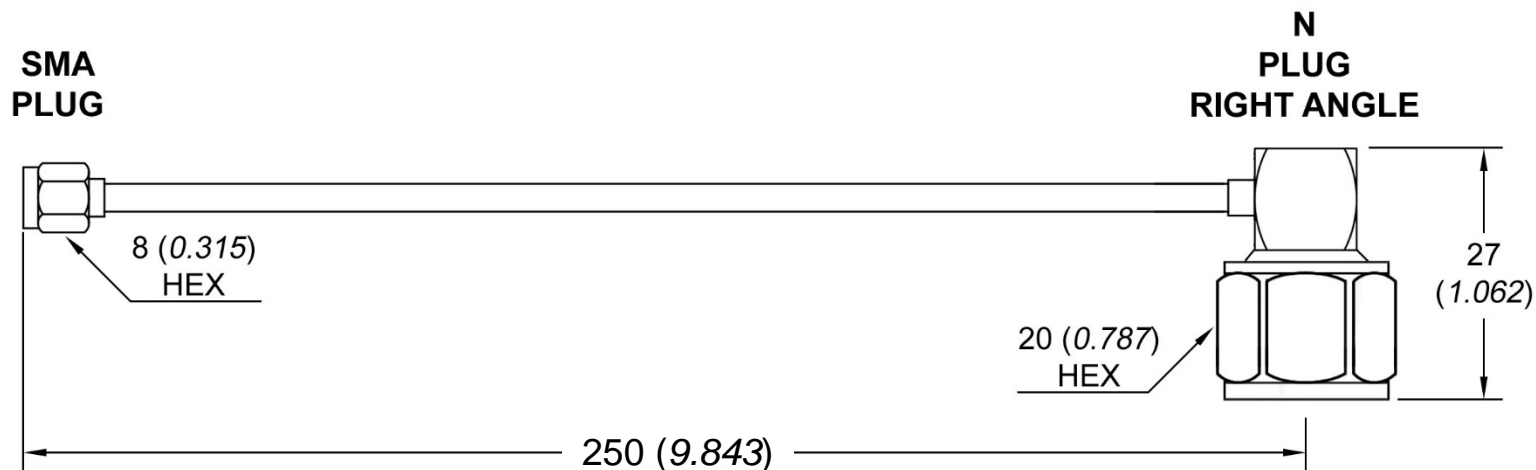

UNIT: mm (inch)

COMPONENTS

Connector 1: SMA PLUG
Connector 2: N PLUG RIGHT ANGLE
Cable: MULTIFLEX_141

ELECTRICAL

Frequency range: DC – 11 GHz
Impedance: 50 Ω

www.qaxial.com

PART NO.

N07S02-26-00250