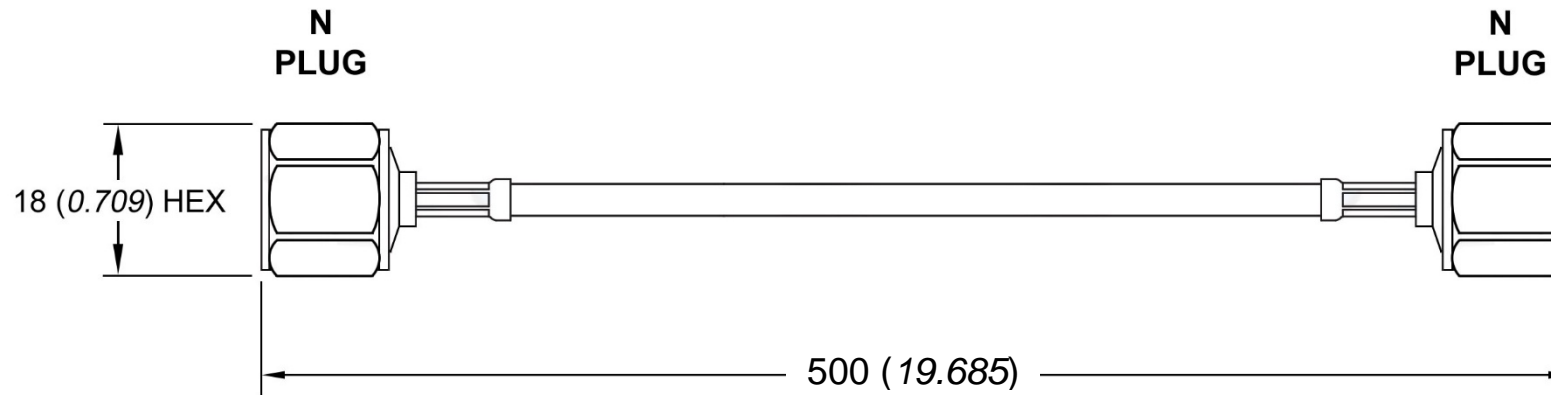

UNIT: mm (inch)

COMPONENTS

Connector 1: N PLUG
Connector 2: N PLUG
Cable: RG223/U

ELECTRICAL

Frequency range: DC – 6 GHz
Impedance: 50 Ω

www.qaxial.com

PART NO.

N02N02-03-00500