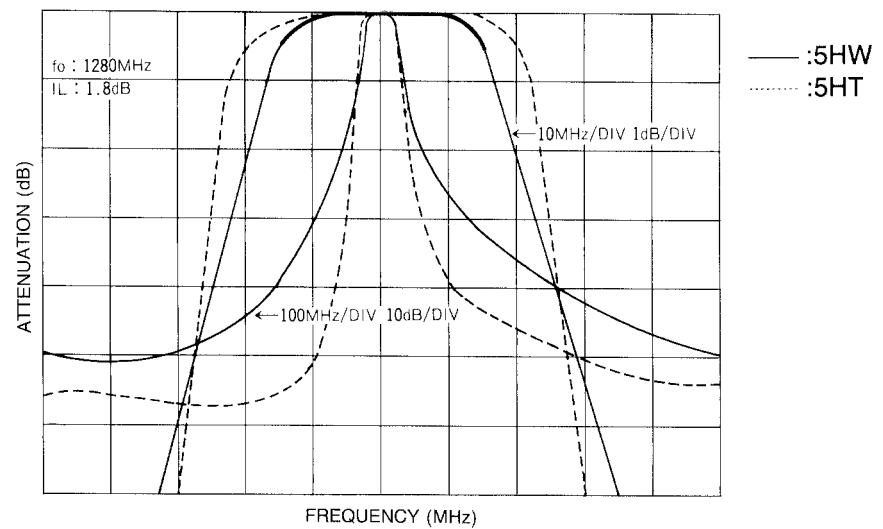

5HW Double Tuned  
5HT Triple Tuned

Frequency Range: 5HW, 5HT 350-1500MHz

5HW

5HT

(Unit: mm)

Characteristic

continued on next page

continued from previous page

### TYPE 5HW (Double Tuned)

TOKO Part Number	Center Frequency (MHz)	Bandwidth @ -1dB (MHz) min.	Selectivity		Ripple (dB) max.	Insertion Loss (dB) max.
			Fo-( )MHz (dB) min.	Fo+( )MHz (dB) min.		
5HW-35045A-365	365	6.0	25(50)	20(50)	1.0	4.5
5HW-36535A-380	380	7.0	25(50)	20(50)	1.0	4.5
5HW-39545A-425	425	7.0	25(50)	20(50)	1.0	4.5
5HW-40545A-430	430	7.0	25(50)	20(50)	1.0	4.5
5HW-44545A-475	475	8.0	22(50)	18(50)	1.0	4.5
5HW-47535A-505	505	10.0	20(50)	16(50)	1.0	4.5
5HW-51035A-530	530	10.0	20(50)	16(50)	1.0	4.5
5HW-52535A-545	545	10.0	20(50)	16(50)	1.0	4.5
5HW-58080A-625	625	10.0	18(50)	15(50)	1.0	4.5
5HW-65535A-670	670	14.0	26(100)	23(100)	1.0	3.5
5HW-94555A-959	959	18.0	20(100)	17(100)	1.0	3.5
5HW-100090A-1010	1010	16.0	18(100)	14(100)	1.0	3.5
5HW-109060A-1130	1130	18.0	16(100)	14(100)	1.0	3.5
5HW-115045F-1195	1195	24.0	20(100)	18(100)	1.0	3.5
5HW-120050F-1225	1225	18.0	24(100)	20(100)	1.0	3.5
5HW-125055F-1305	1305	25.0	20(100)	18(100)	1.0	3.5