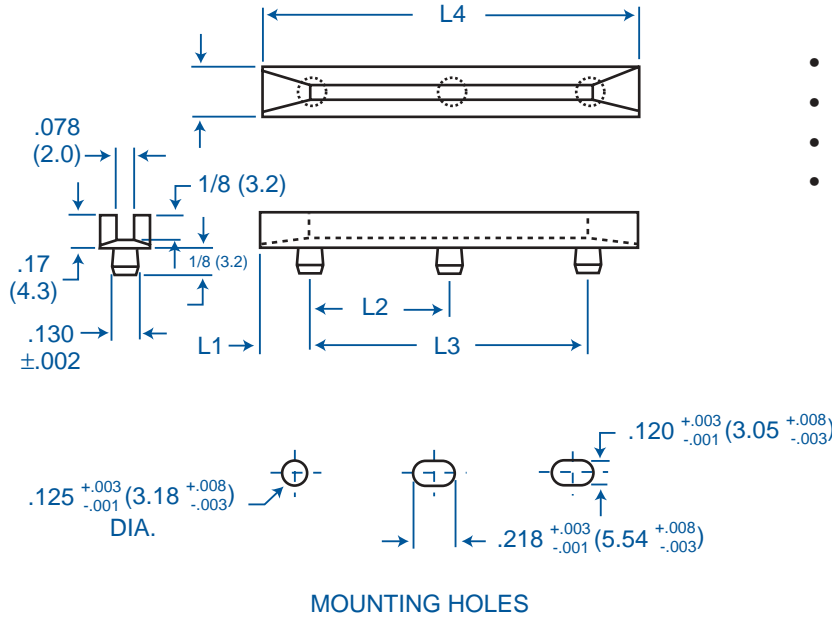

07 SERIES

- Installs easily by hand
- Narrow width less than .250 (6.4mm)
- Ideal for high density applications
- Material: UL94V-2 (E70062)

ITEM NO. 14-07-Series	
COLOR:	Natural
PACKAGING:	100/bag
MATERIAL:	Nylon 66

ITEM NO. UL94V-2	L ₁		L ₂		L ₃		L ₄		W		Chassis Thickness	
	inches	(mm)	inches	(mm)	inches	(mm)	inches	(mm)	inches	(mm)	inches	(mm)
14-07-2250					2.0	(50.8)	2.5	(63.5)				
14-07-2300					2.5	(63.5)	3.0	(76.2)				
14-07-2350					3.0	(76.2)	3.5	(88.9)				
14-07-2400					3.5	(88.9)	4.0	(101.6)				
14-07-2450					4.0	(101.6)	4.5	(114.3)				
14-07-2500					4.5	(114.3)	5.0	(127.0)				
14-07-2550	.250	(6.4)			5.0	(127.0)	5.5	(139.7)	.245	(6.2)	.048 - .085	(1.22 - 2.12)
14-07-2600					5.5	(139.7)	6.0	(152.4)				
14-07-2650					6.0	(152.4)	6.5	(165.1)				
14-07-2700					6.5	(165.1)	7.0	(177.8)				
14-07-2750					7.0	(177.8)	7.5	(190.5)				
14-07-2800					7.5	(190.5)	8.0	(203.2)				
14-07-2850					8.0	(203.2)	8.5	(215.9)				
14-07-3700			3.25	(82.6)	6.5	(165.1)	7.0	(177.8)				
14-07-3750	.250	(6.4)	3.5	(88.9)	7.0	(177.8)	7.5	(190.5)	.245	(6.2)	.048 - .085	(1.22 - 2.12)
14-07-3800			3.75	(95.3)	7.5	(190.5)	8.0	(203.2)				
14-07-3850			4.0	(101.6)	8.0	(203.2)	8.5	(215.9)				
Tolerance ±			.015	(.375)	.025	(.635)	.030	(.76)				