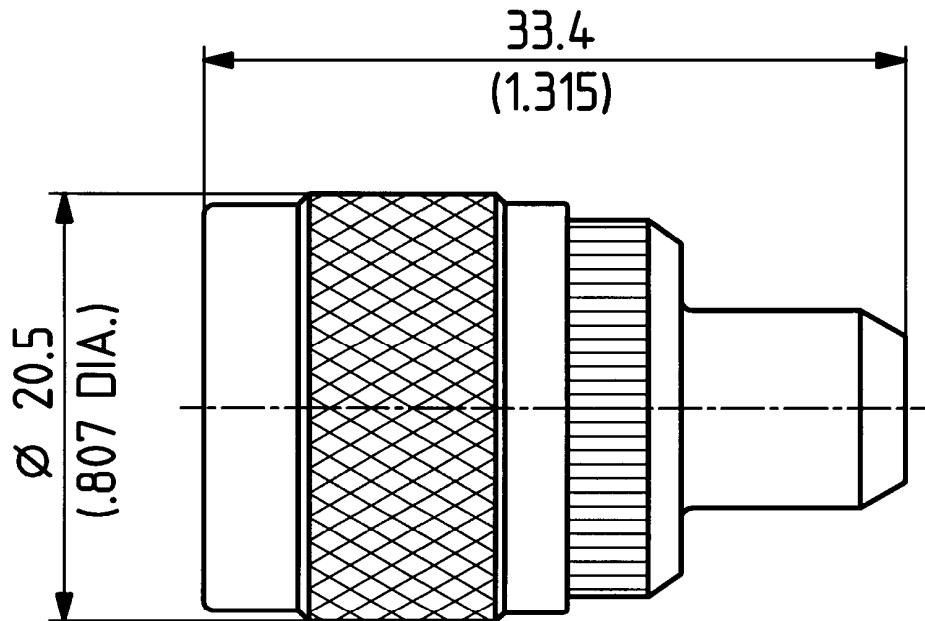

	date	sign
drawn	10.05.00	4726/Bom
checked	11.5.00	4728/PvB
approved	11.5.00	4728/PvB

H+S 701 448.05

scale

3 : 1

HUBER + SUHNER RFX

dimensions in mm

drawing number

4.13.07433_1